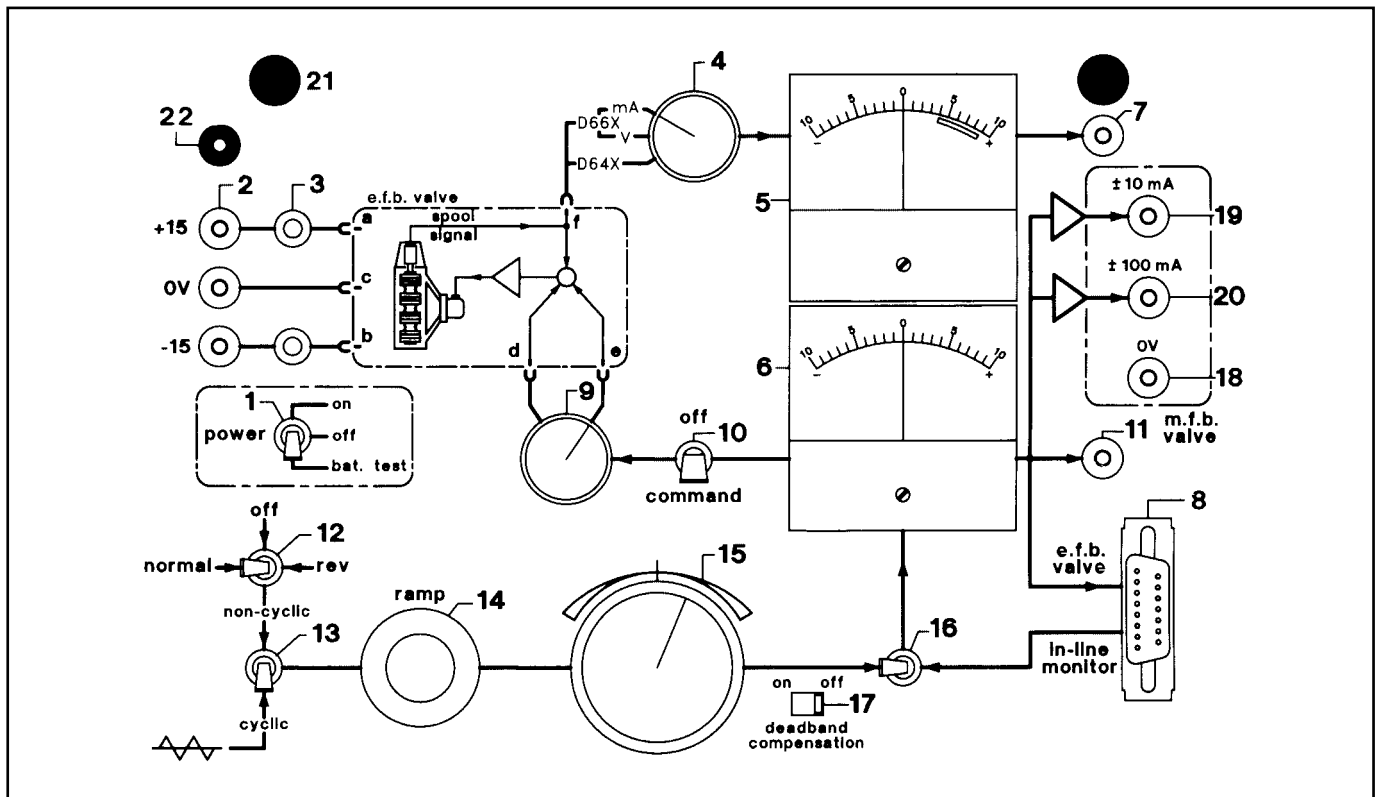

MOOG

Portable Valve Tester

for Servo and Proportional Valves. Model: M040-104

Panel Description

1. ON/BATT TEST
 - Up, to turn Tester on.
 - Down, to test battery on meter 5.
2. Power supply (± 15 V) test points.
3. Power supply LED indicators.
4. Range selection for meter 5.
 - Spool signal monitoring for D64X and current output selector for m.f.b. output points 19 and 20.
 - Spool voltage signal monitoring for D66X, D769.
 - Spool current signal monitoring for D66X.
5. "Spool Signal/Auxiliary" meter for monitoring spool position signal, battery condition and in-line command for m.f.b. valves.
6. Valve command signal meter.
7. Test point for meter 5.
8. Valve and in-line cable connection for e.f.b. valves. In-line connection for m.f.b. valves.
9. Valve command selection for Pin "D" or "E".
10. COMMAND ON/OFF switch.
11. Test point for meter 6.
12. Command polarity selection switch.
13. Manual/Cyclic command selection.
14. Ramp potentiometer.
15. Amplitude potentiometer.
16. Selector switch for test box control or "in-line" monitoring.
17. Deadband compensation; it can be used for valves with overlap to switch command quickly through deadband area.
18. Zero volt output.
19. ± 10 mA output for m.f.b. valves.
20. ± 100 mA output for m.f.b. valves.
21. Thumb screws for opening front panel to gain access to cables and batteries.
22. External 6 to 9 volt DC supply connector.